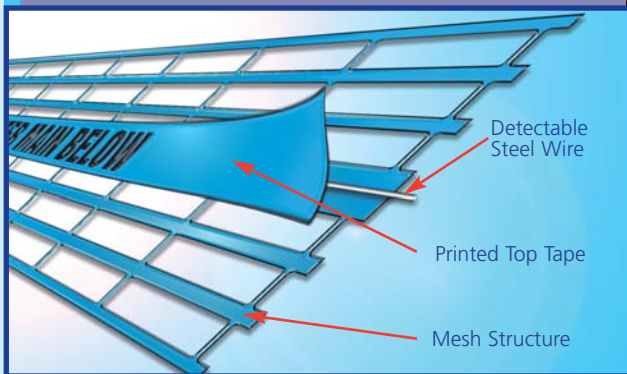

Detectamesh®

DETECTABLE MESH

Detectamesh® is a high strength coloured rot resistant homopolymer polypropylene mesh incorporating a traceable stainless steel wire or aluminium foil overprinted with a warning message in black. Laid halfway between the pipe or cable and the surface in the back-filled trench, Detectamesh® is used with standard pipe and cable locators for the location of non-metallic underground buried services.

- Mesh manufactured to BS EN 12613:2001
- Bagged for storage and protection
- Various colours available
- Crimps and crimping tool available
- Bespoke texts manufactured to order

STANDARD TEXTS

TEXT/COLOUR	SIZE	PART NO.	TEXT/COLOUR	SIZE	PART NO.
CAUTION-WATER MAIN BELOW	200mm x 100m	016747 - (Wire)	CAUTION-FIRE MAINS BELOW	200mm x 100m	017584 - (Wire)
CAUTION-WATER MAIN BELOW	200mm x 100m	016761 - (Al/foil)	CAUTION-SEWERAGE PUMPING MAIN BELOW	200mm x 100m	017607 - (Wire)
CAUTION - STORM WATER CULVERT BELOW	200mm x 100m	016846 - (Wire)	CAUTION-GRAVITY SEWER BELOW	200mm x 100m	017621 - (Wire)
CAUTION-BURIED GAS PIPE	200mm x 100m	016167 - (Wire)	CAUTION-PRESSURE SEWER BELOW	200mm x 100m	017645 - (Wire)
CAUTION-ELECTRIC CABLE BELOW	200mm x 100m	016181 - (Wire)	CAUTION-NON POTABLE WATER MAIN BELOW	200mm x 100m	017683 - (Wire)
CAUTION-FIBRE OPTIC CABLES	200mm x 100m	017263 - (Wire)	CAUTION-FUEL PIPE BELOW	200mm x 100m	017669 - (Wire)
RAW WATER MAIN BELOW	200mm x 100m	045969 - (Wire)	CAUTION-TELEPHONE CABLE BELOW	200mm x 100m	017126 - (Wire)
Caution: Sewer Below	200mm x 100m	017508 - (Wire)	CAUTION-STREET LIGHTING CABLE BELOW	200mm x 100m	016082 - (Wire)

• Special manufacture available any colour, size or language

DETECTACCESSORIES

To ensure a continuous signal along the mesh it is important to use our wire crimps and crimping tool. This gives the join sufficient strength to cope with most back fills. If it is not installed correctly then the signal may not pass from join to join.