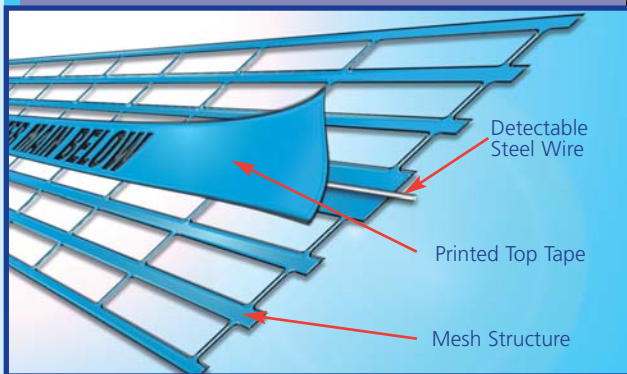

Detectamesh®

DETECTABLE MESH

Detectamesh® is a high strength coloured rot resistant homopolymer polypropylene mesh incorporating a traceable stainless steel wire or aluminium foil overprinted with a warning message in black. Laid halfway between the pipe or cable and the surface in the back-filled trench, Detectamesh® is used with standard pipe and cable locators for the location of non-metallic underground buried services.

- Mesh manufactured to BS EN 12613:2001
- Bagged for storage and protection
- Various colours available
- Crimps and crimping tool available
- Bespoke texts manufactured to order

STANDARD TEXTS

TEXT/COLOUR	SIZE	PART NO.	TEXT/COLOUR	SIZE	PART NO.
CAUTION-WATER MAIN BELOW	200mm x 100m	016747 - (Wire)	CAUTION-FIRE MAINS BELOW	200mm x 100m	017584 - (Wire)
CAUTION-WATER MAIN BELOW	200mm x 100m	016761 - (Al/foil)	CAUTION-SEWERAGE PUMPING MAIN BELOW	200mm x 100m	017607 - (Wire)
CAUTION - STORM WATER CULVERT BELOW	200mm x 100m	016846 - (Wire)	CAUTION-GRAVITY SEWER BELOW	200mm x 100m	017621 - (Wire)
CAUTION-BURIED GAS PIPE	200mm x 100m	016167 - (Wire)	CAUTION-PRESSURE SEWER BELOW	200mm x 100m	017645 - (Wire)
CAUTION-ELECTRIC CABLE BELOW	200mm x 100m	016181 - (Wire)	CAUTION-NON POTABLE WATER MAIN BELOW	200mm x 100m	017683 - (Wire)
CAUTION-FIBRE OPTIC CABLES	200mm x 100m	017263 - (Wire)	CAUTION-FUEL PIPE BELOW	200mm x 100m	017669 - (Wire)
RAW WATER MAIN BELOW	200mm x 100m	045969 - (Wire)	CAUTION-TELEPHONE CABLE BELOW	200mm x 100m	017126 - (Wire)
Caution: Sewer Below	200mm x 100m	017508 - (Wire)	CAUTION-STREET LIGHTING CABLE BELOW	200mm x 100m	016082 - (Wire)

• Special manufacture available any colour, size or language

DETECTACCESSORIES

To ensure a continuous signal along the mesh it is important to use our wire crimps and crimping tool. This gives the join sufficient strength to cope with most back fills. If it is not installed correctly then the signal may not pass from join to join.

SPECIFICATIONS

PRODUCT	QUANTITY PER PACK	PART NO.
Crimping Tool	1	043385
Stainless Steel Wire Crimps	100	043347